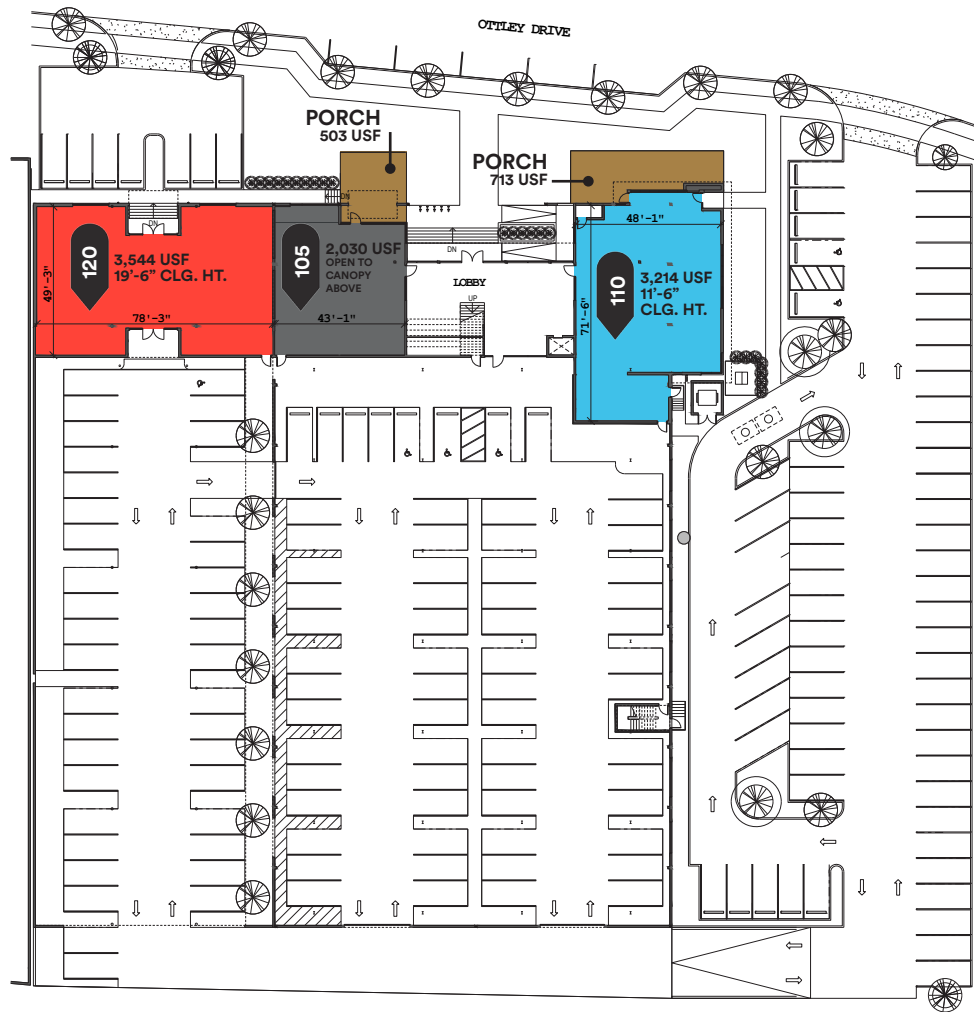

# ARMOUR YARDS

255 OTTLEY DRIVE · ATLANTA, GA  
40,074 BUILDING TOTAL RSF

1ST FLOOR  
NOT TO SCALE

# ARMOUR YARDS

255 OTTLEY DRIVE · ATLANTA, GA  
40,074 BUILDING TOTAL RSF

2ND FLOOR  
NOT TO SCALE

3RD FLOOR  
NOT TO SCALE

1.6.16