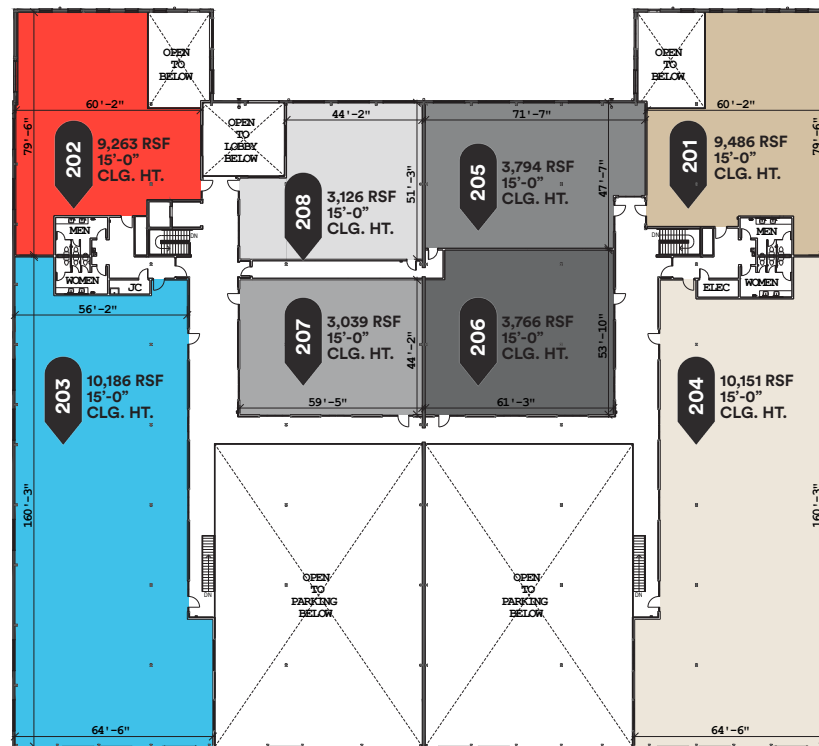

ARMOUR YARDS

165 OTTLEY DRIVE · ATLANTA, GA
52,811 BUILDING TOTAL RSF

1ST FLOOR
NOT TO SCALE

12.17.15

ARMOUR YARDS

165 OTTLEY DRIVE · ATLANTA, GA
52,811 BUILDING TOTAL RSF

2ND FLOOR
NOT TO SCALE

12.17.15