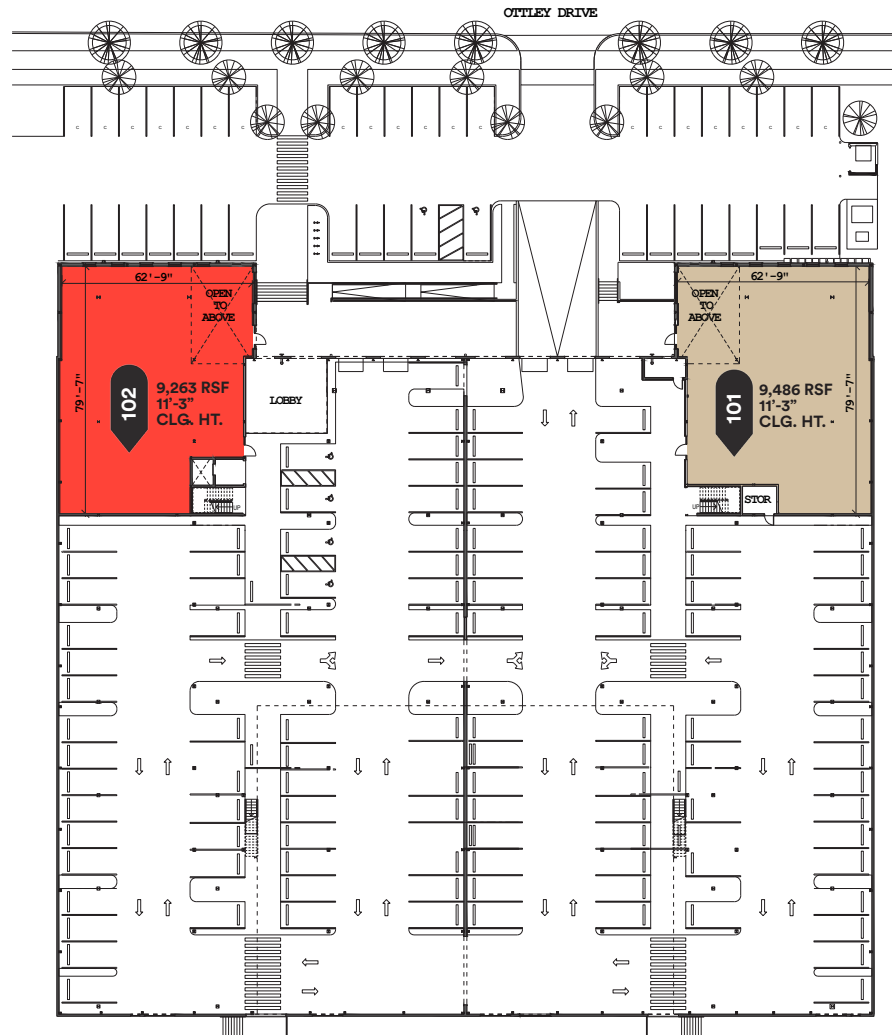

ARMOUR YARDS

165 OTTLEY DRIVE · ATLANTA, GA
52,811 BUILDING TOTAL RSF

1ST FLOOR
NOT TO SCALE

12.17.15

ARMOUR YARDS

165 OTTLEY DRIVE · ATLANTA, GA
52,811 BUILDING TOTAL RSF

2ND FLOOR
NOT TO SCALE

12.17.15