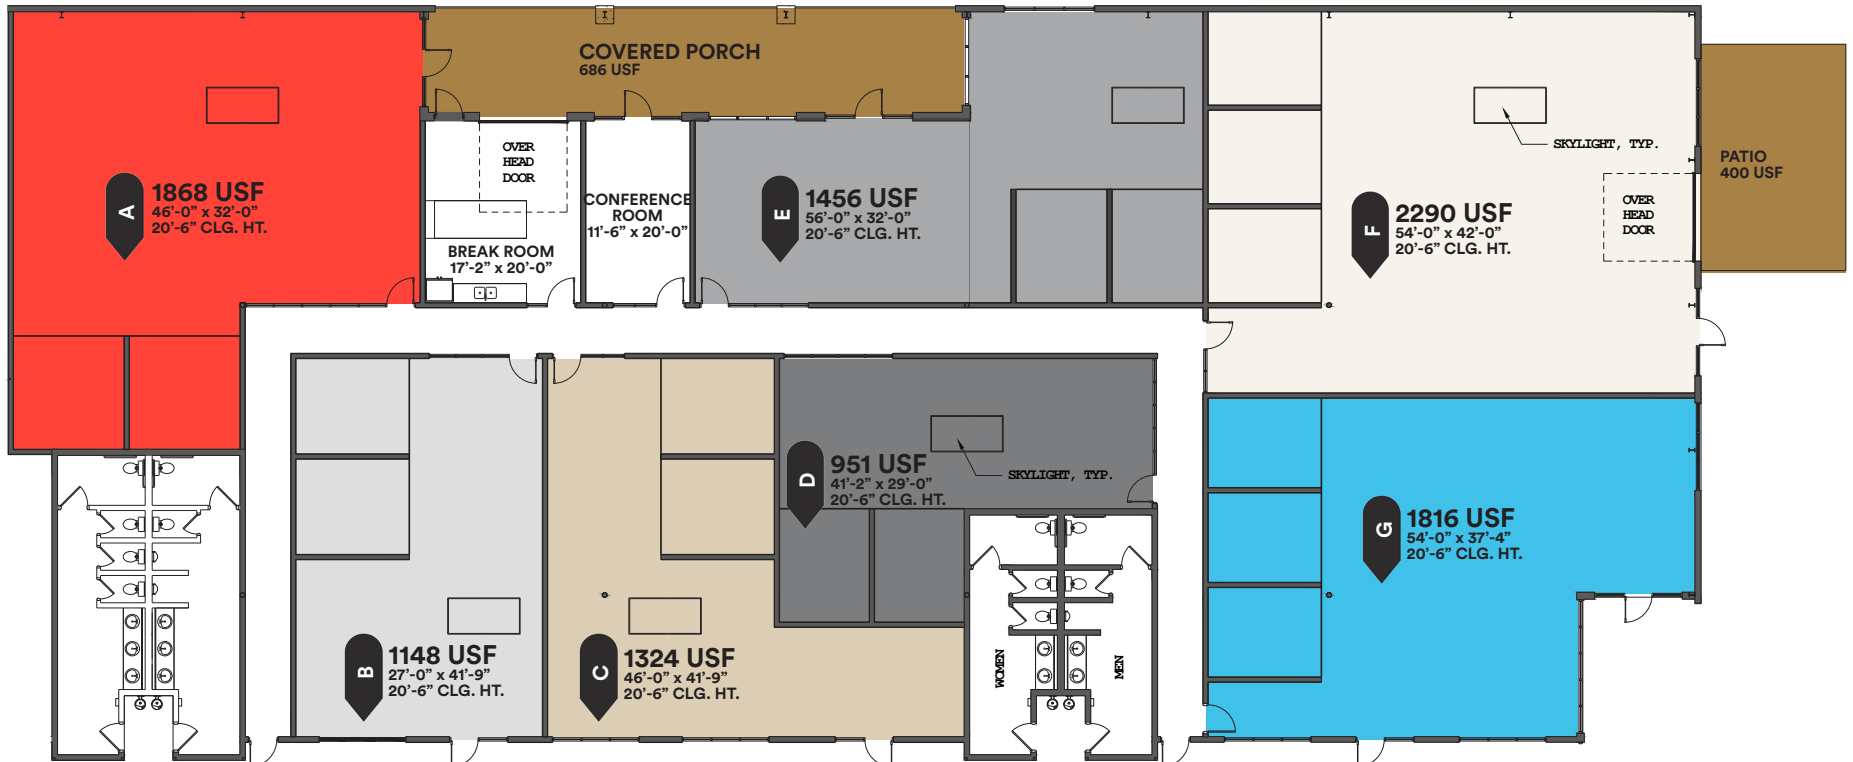

ARMOUR YARDS

120 OTTLEY DRIVE · ATLANTA, GA
OTTLEY STUDIOS
14,512 STUDIOS TOTAL RSF

NOT TO SCALE

2.9.16