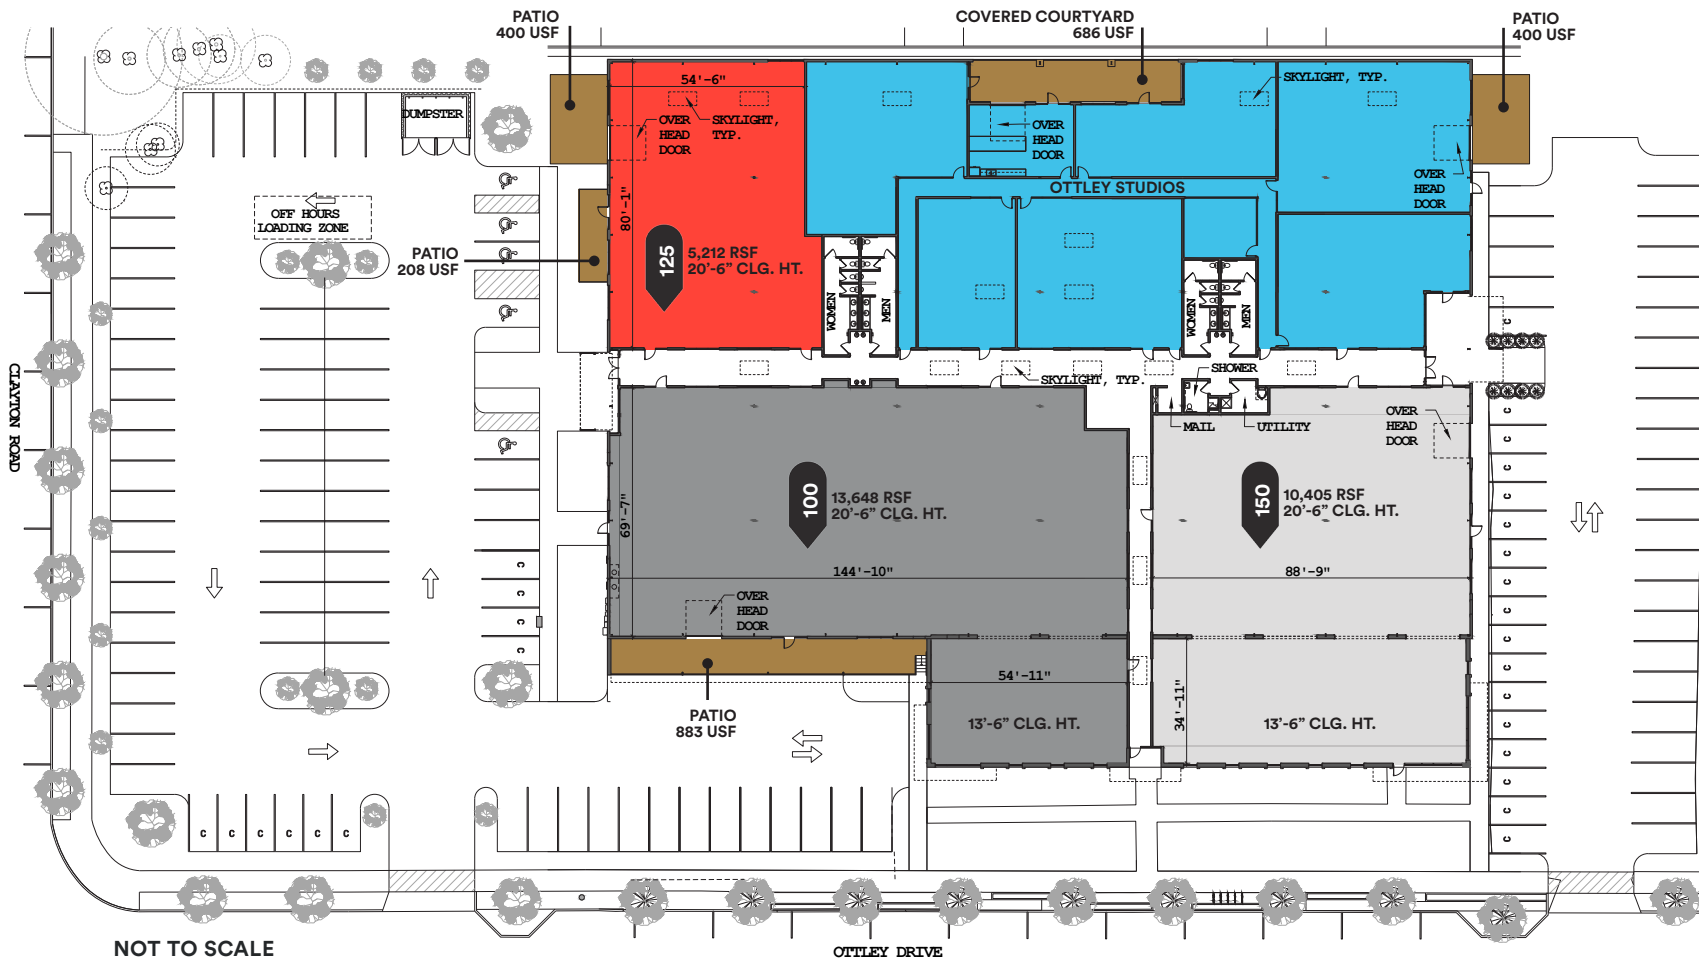

# ARMOUR YARDS

120 OTTLEY DRIVE · ATLANTA, GA  
43,777 BUILDING TOTAL RSF

NOT TO SCALE

OTTLEY DRIVE

1.4.16